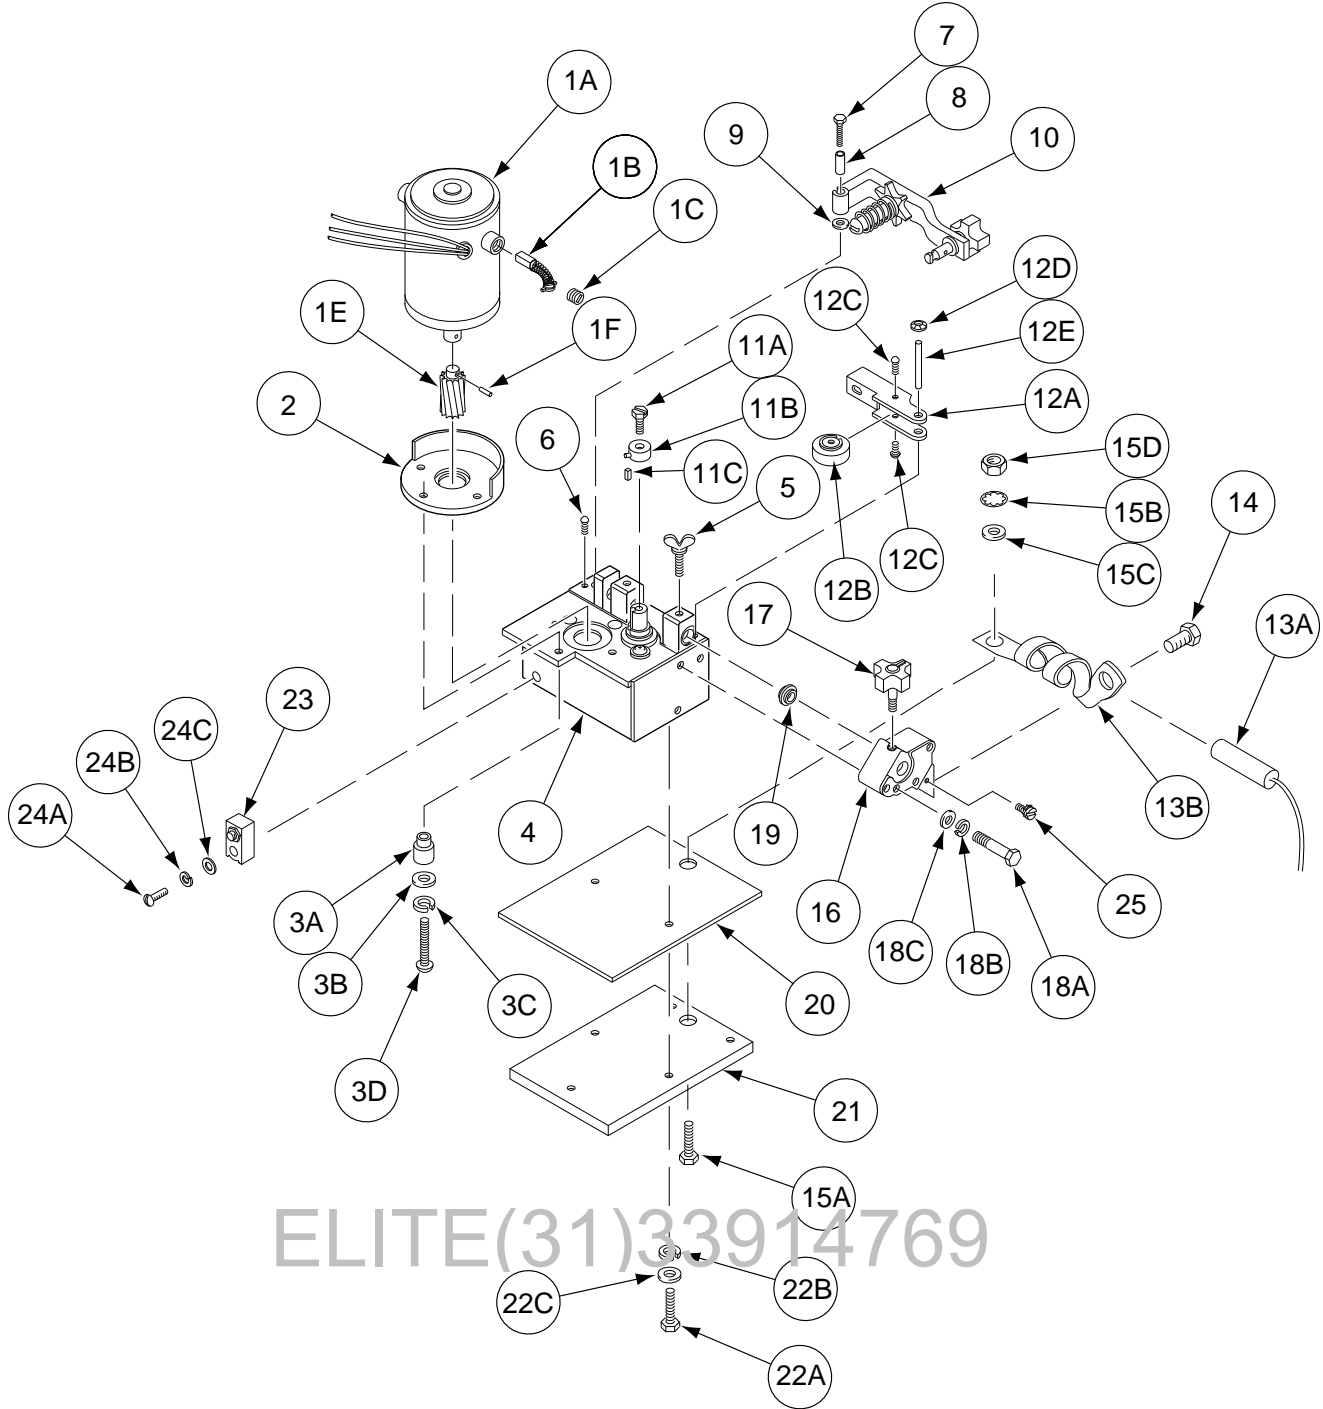

WIRE DRIVE, MOTOR & GEAR BOX ASSEMBLY LN-9 GMA & LN-9F GMA (2-Roll)

ELITE(31)33914769

ELITE(31)33914769

LN-9 AND LN-9 GMA

Index of Sub Assemblies

Part Numbers

Index of Sub Assemblies

Part Numbers

Index of Sub Assemblies

Part Numbers

Index of Sub Assemblies

Part Numbers