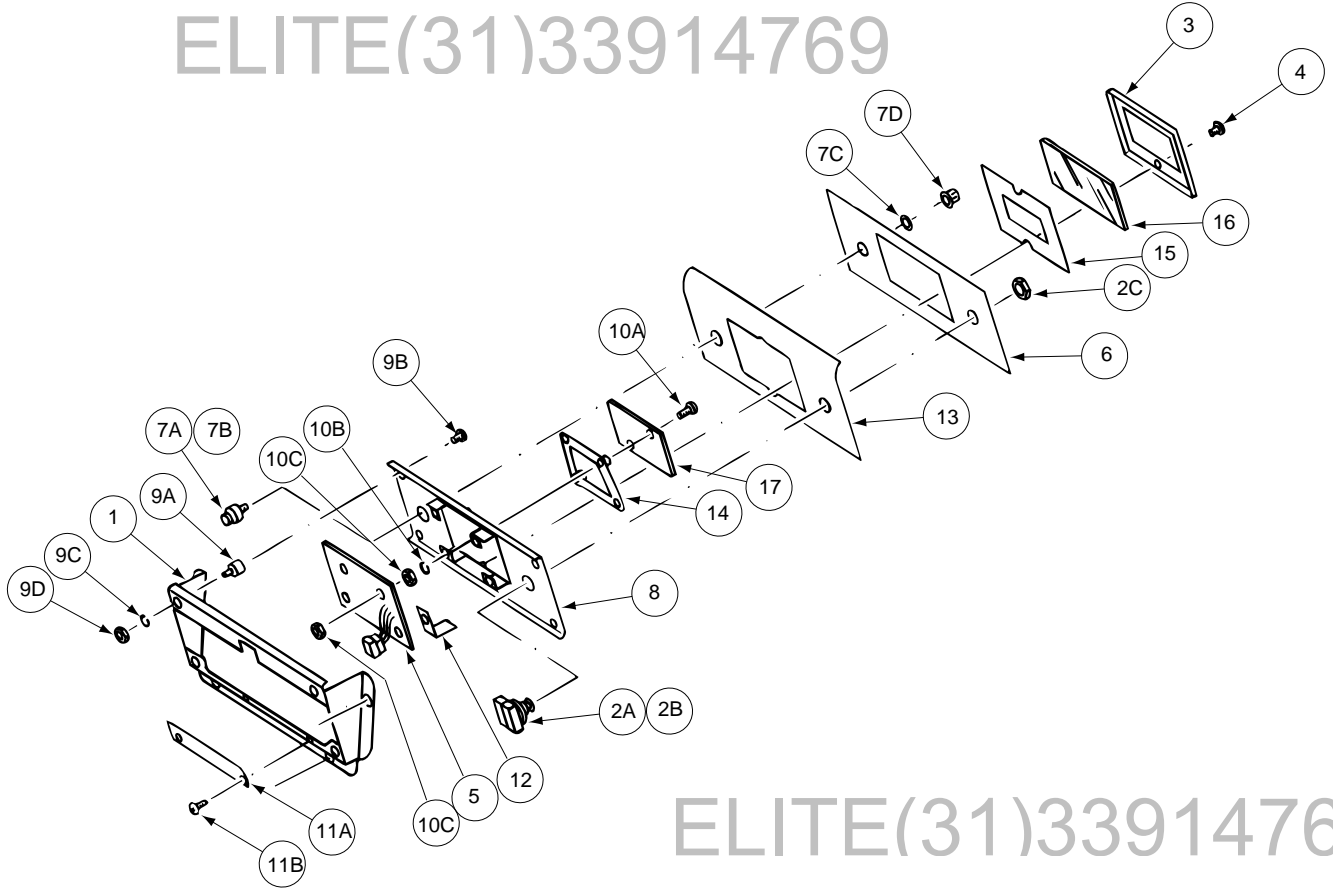

Part Numbers

CONTROL PANEL INSTRUMENT ASSEMBLY LN-9 & LN-9 GMA

(2-Roll & 4-Roll)

ELITE(31)33914769

LN-9 AND LN-9 GMA

METER PANEL ASSEMBLY

ELITE(31)33914769

ELITE(31)33914769