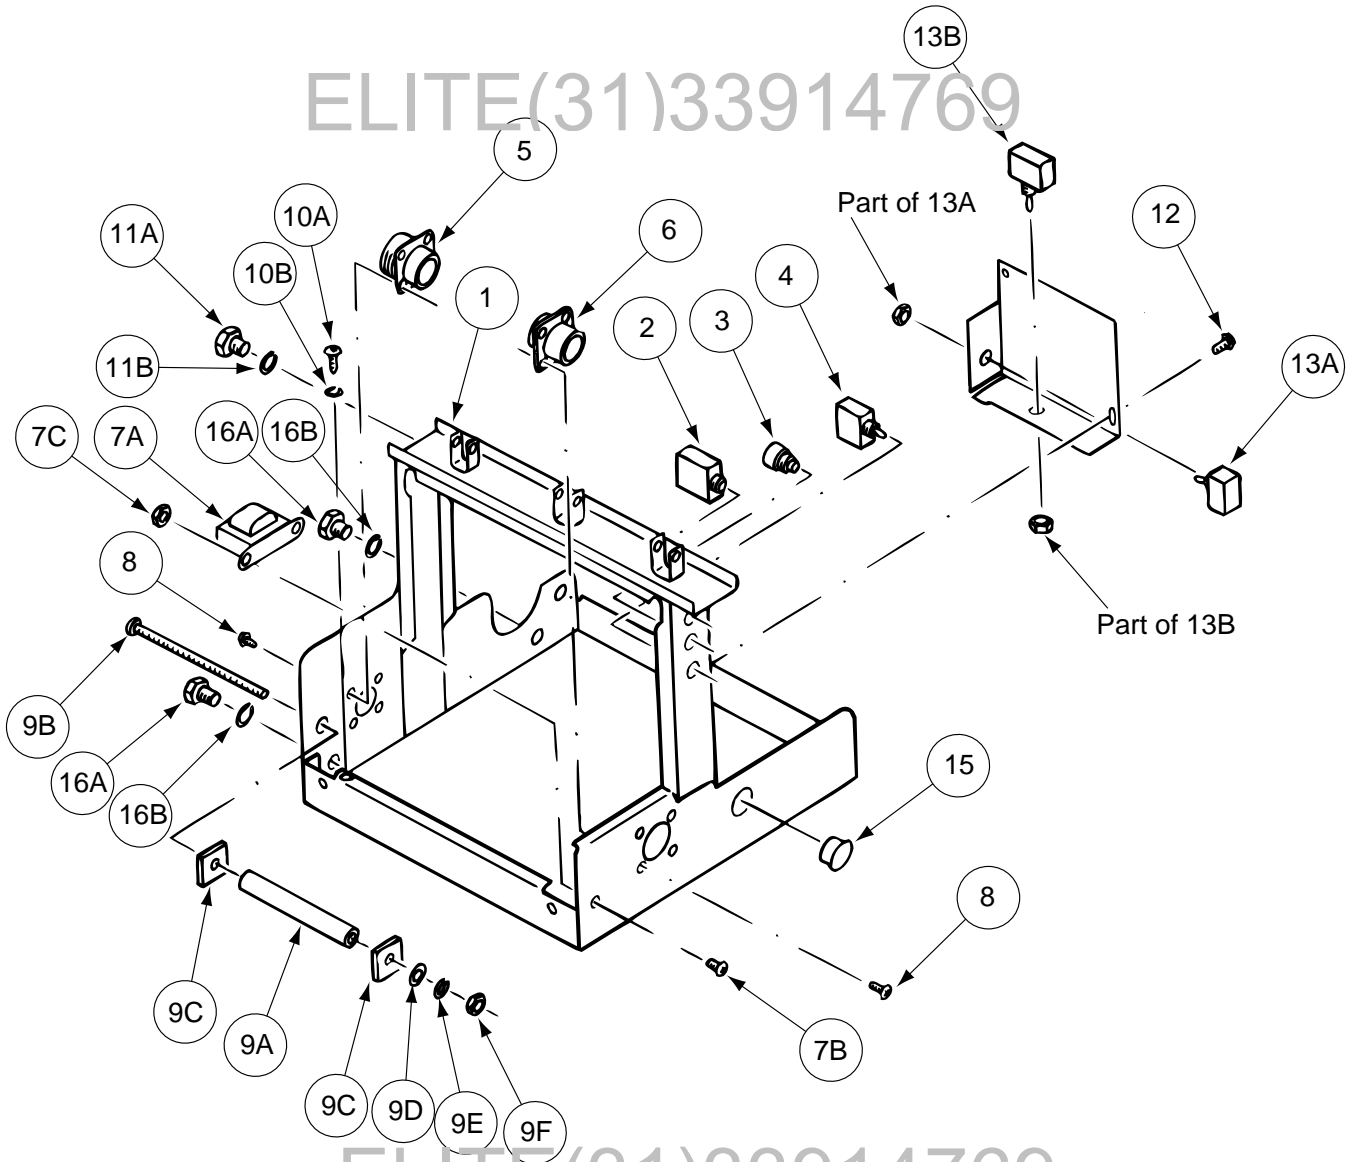

Index of Sub Assemblies

Part Numbers

Index of Sub Assemblies

Part Numbers

BASE PLATFORM LN9 & LN9 GMA (2-Roll & 4-Roll)

ELITE(31)33914769

ELITE(31)33914769

LN9 AND LN9 GMA