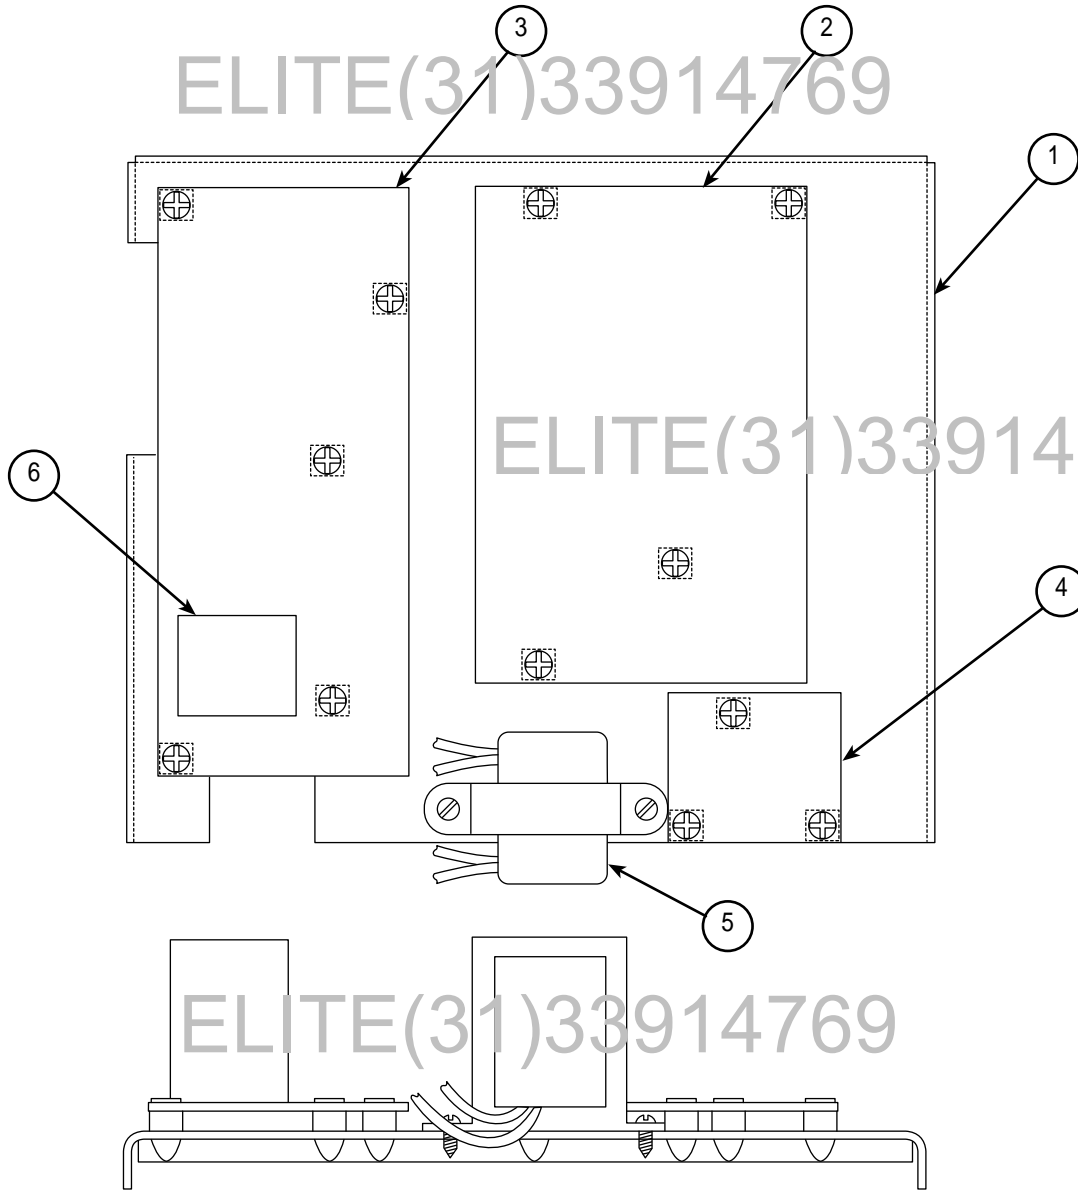

INSTRUMENT PANEL LN-9F, LN-9FH & LN-9F GMA

M13647
2-10-95D

LN-9 AND LN-9 GMA

Index of Sub Assemblies
Index of Sub Assemblies
Index of Sub Assemblies
Index of Sub Assemblies

Part Numbers
Part Numbers
Part Numbers
Part Numbers