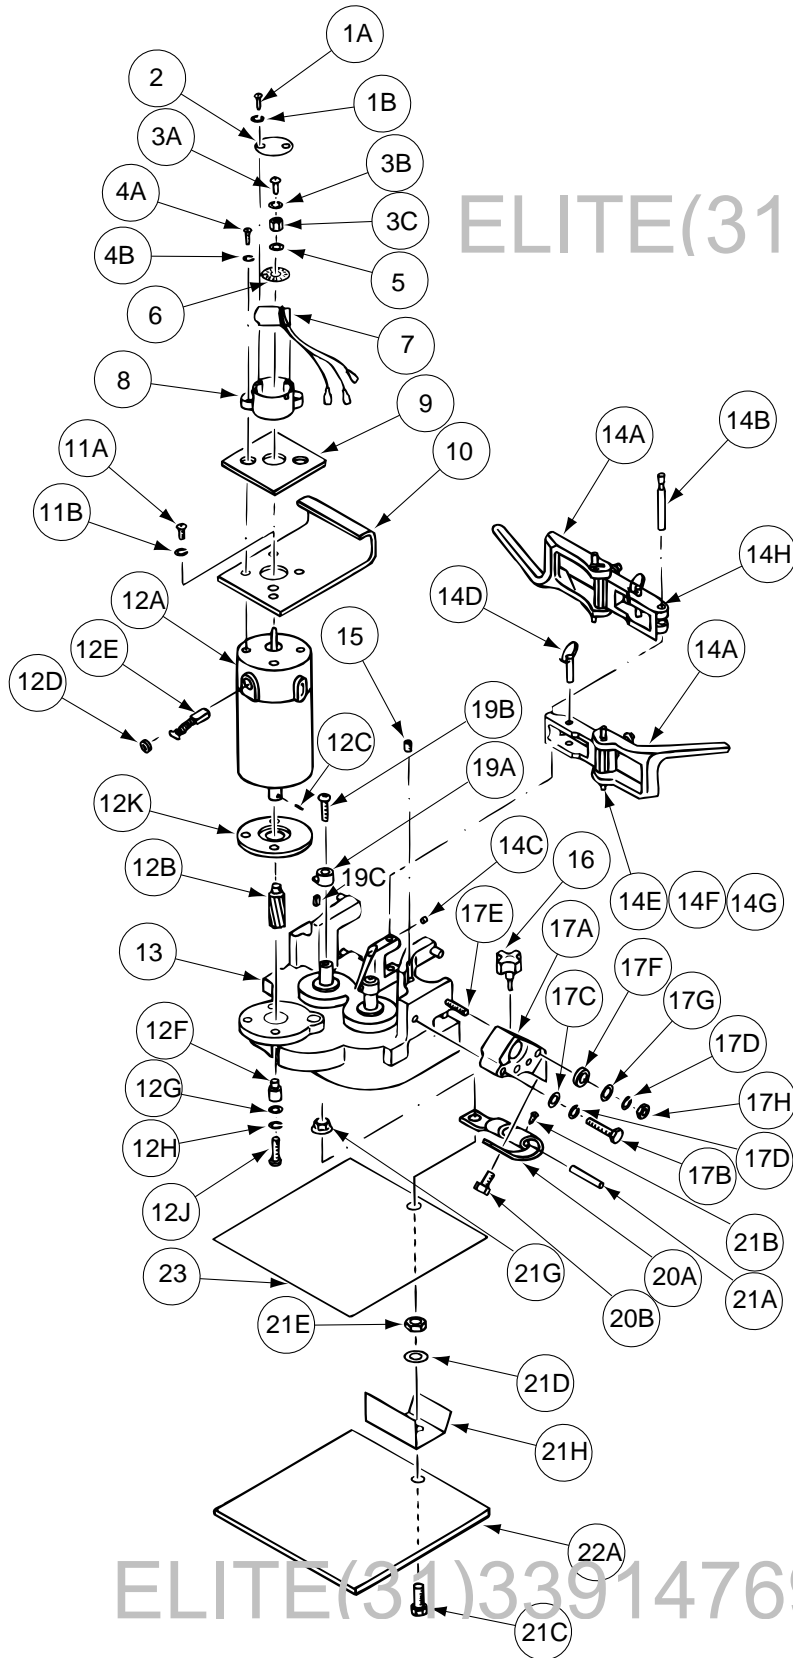

WIRE DRIVE, MOTOR & GEAR BOX ASSEMBLY LN-9 GMA & LN-9F GMA (2-Roll)

ELITE(31)33914769

ELITE(31)33914769

LN-9 AND LN-9 GMA

Index of Sub Assemblies

Part Numbers

Index of Sub Assemblies

Part Numbers

Index of Sub Assemblies

Part Numbers

Index of Sub Assemblies

Part Numbers

WIRE DRIVE, MOTOR & GEAR BOX ASSEMBLY LN-9 & LN-9F (4-Roll Drive)

LN-9 AND LN-9 GMA

Index of Sub Assemblies

Part Numbers