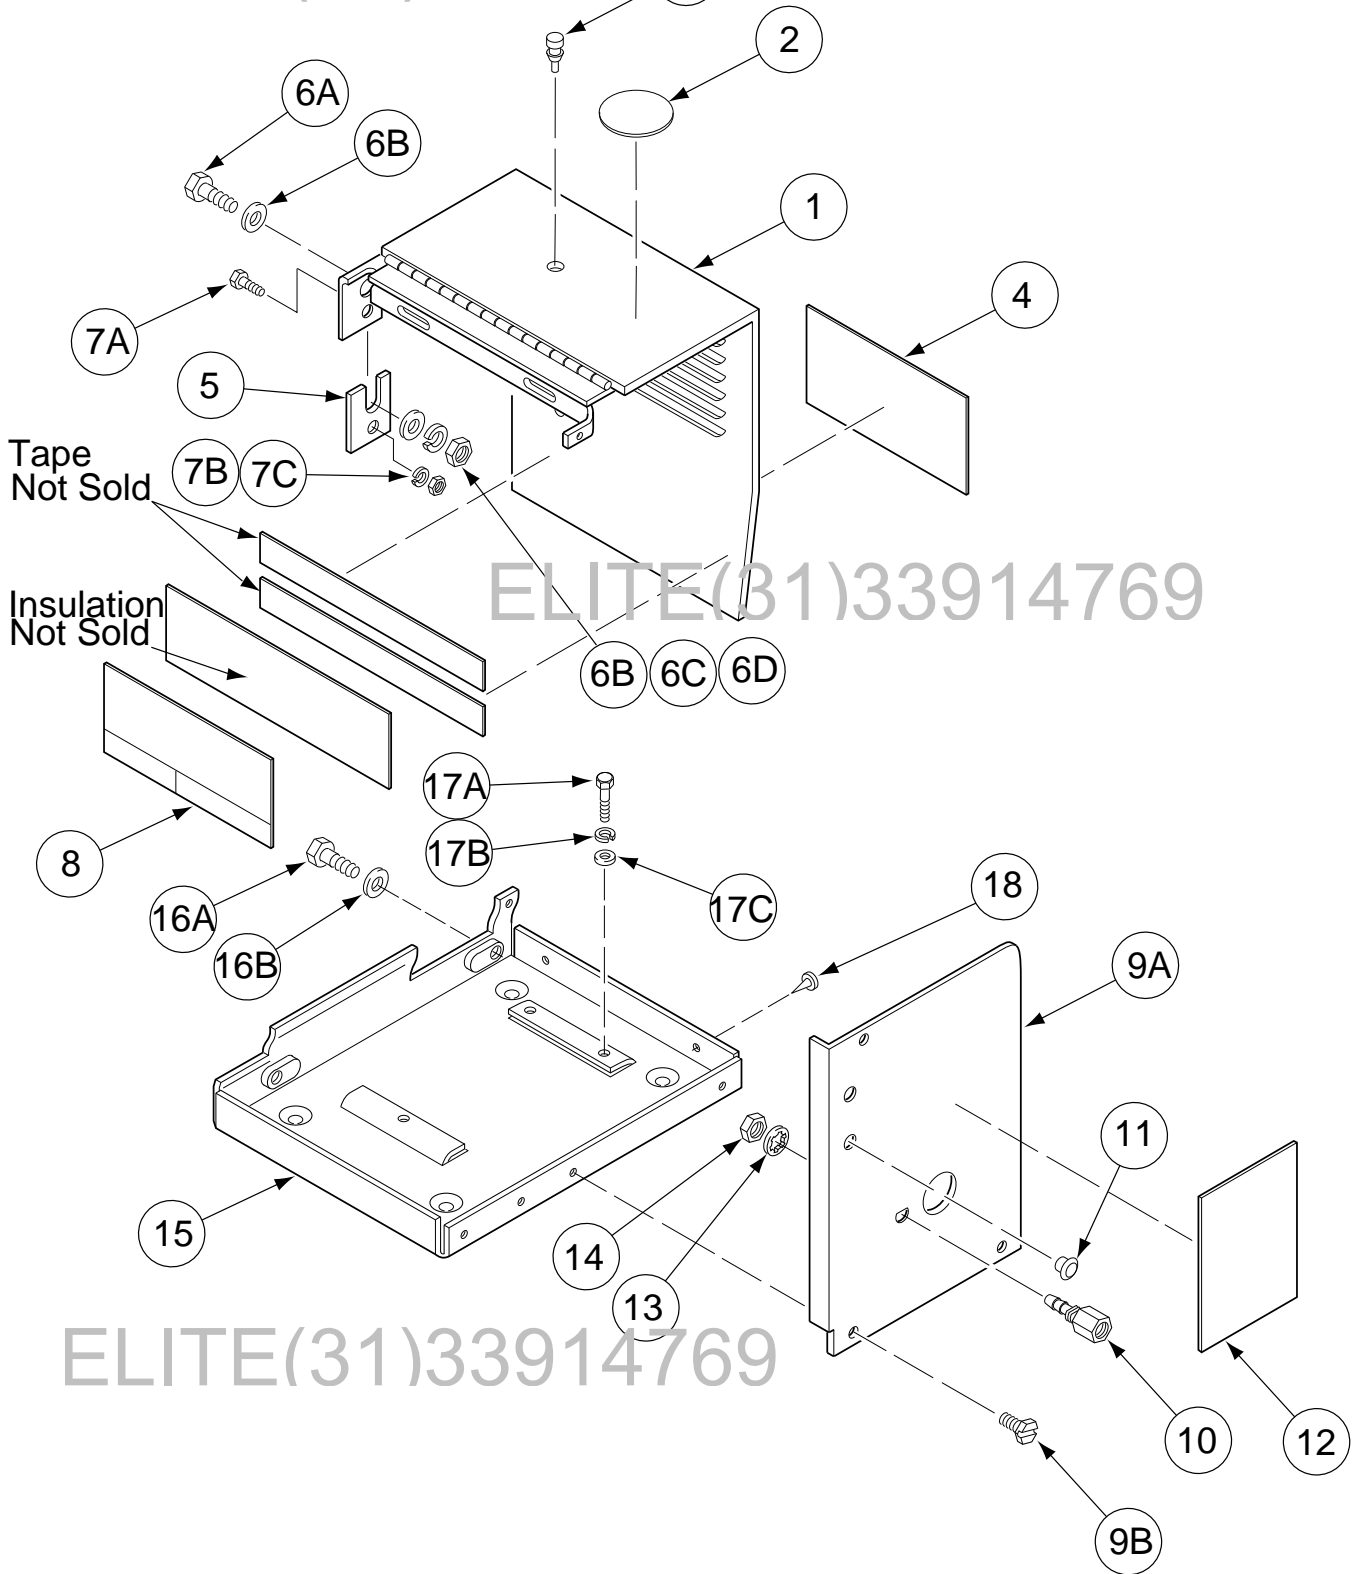

Index of Sub Assemblies

Part Numbers

Index of Sub Assemblies

Part Numbers

ELITE(31)33914769

ELITE(31)33914769

ELITE(31)33914769

Rear Panel, Gas Solenoid & Bracket

ELITE(31)33914769

ELITE(31)33914769

ELITE(31)33914769

Index of Sub Assemblies
Part Numbers
Index of Sub Assemblies
Part Numbers
Index of Sub Assemblies
Part Numbers
Index of Sub Assemblies
Part Numbers

Cover & Hinge Assembly

ELITE(31)33914769

ELITE(31)33914769

Index of Sub Assemblies
Part Numbers
Index of Sub Assemblies
Part Numbers
Index of Sub Assemblies
Part Numbers
Index of Sub Assemblies
Part Numbers

Wire Drive Assembly (2 Roll)