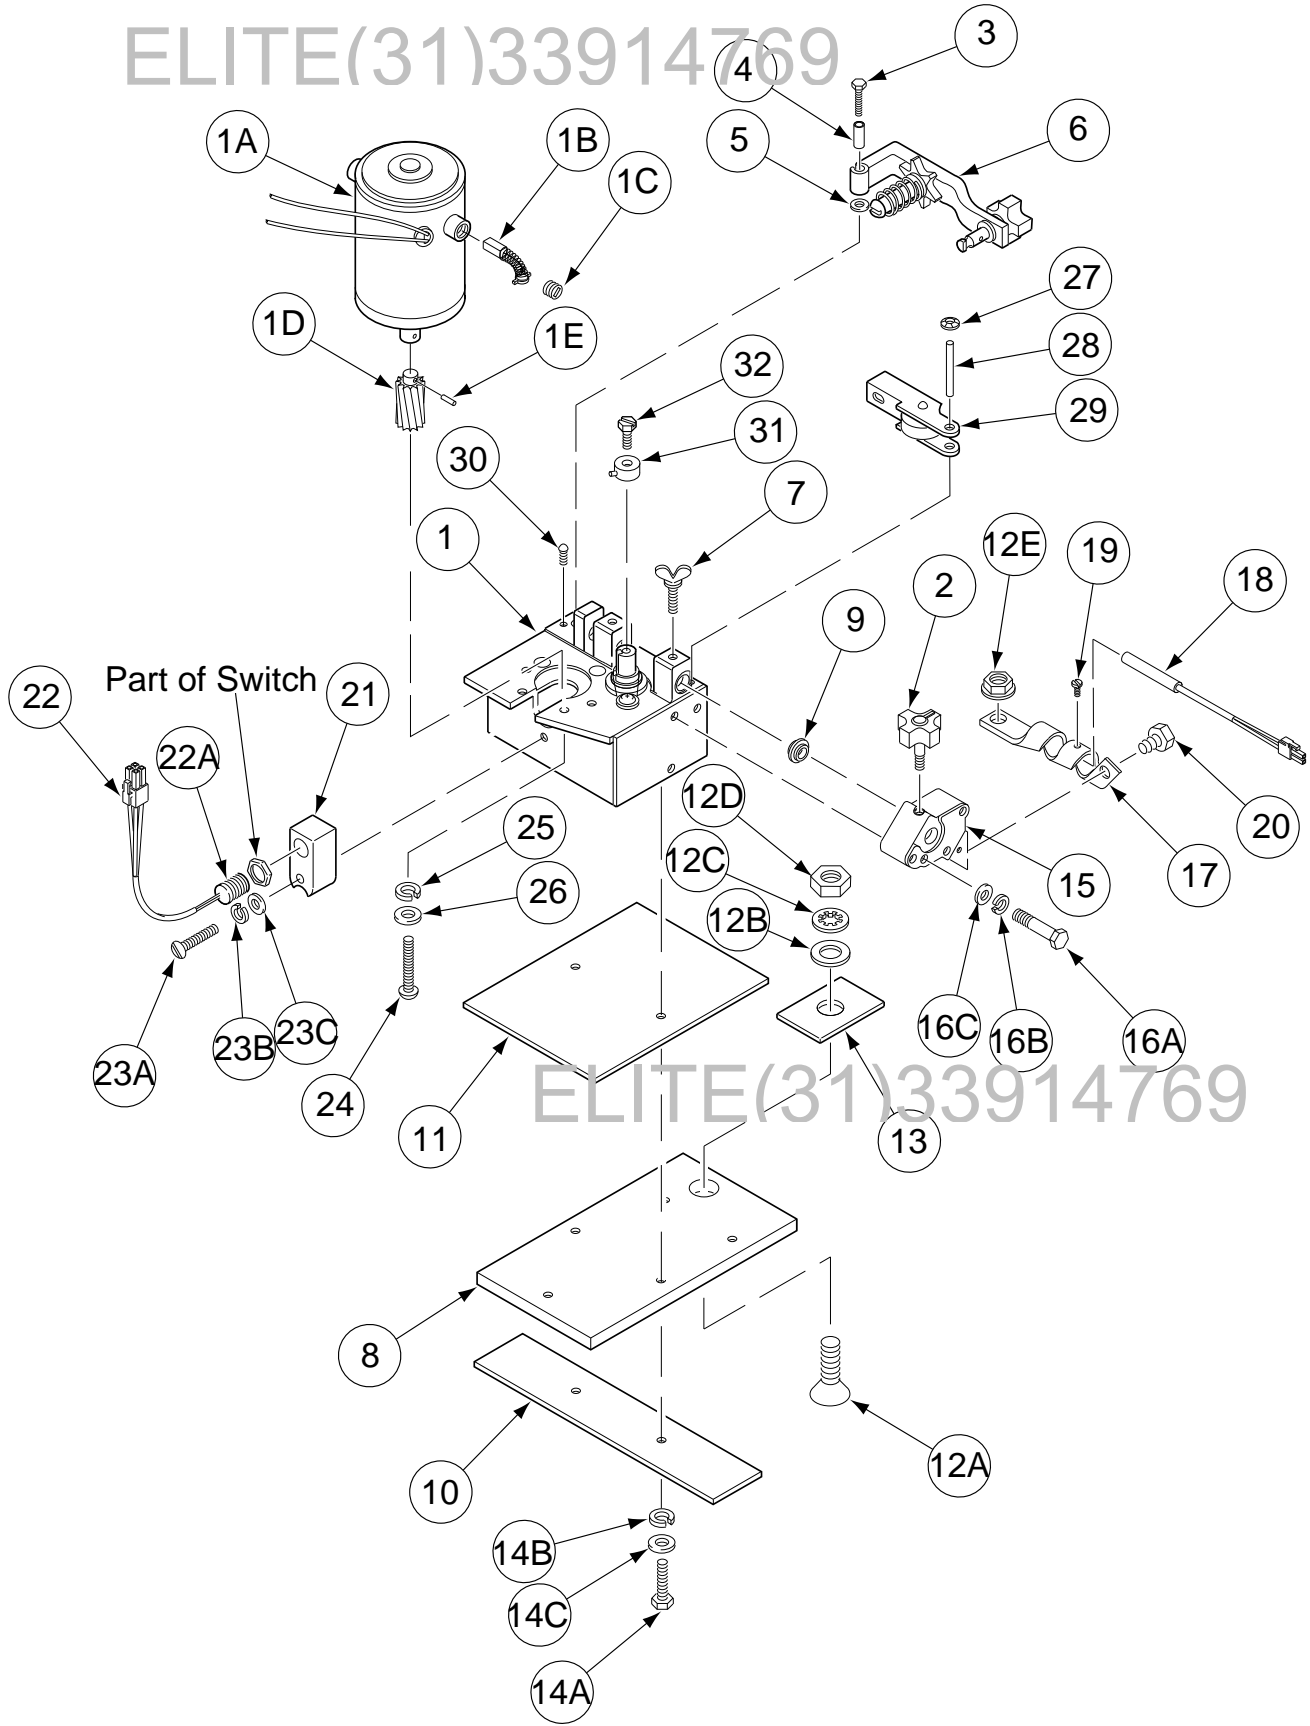

Index of Sub Assemblies

Part Numbers

Index of Sub Assemblies

Part Numbers

ELITE(31)33914769

ELITE(31)33914769

ELITE(31)33914769

Rear Panel, Gas Solenoid & Bracket

ELITE(31)33914769

ELITE(31)33914769

Index of Sub Assemblies
Part Numbers
Index of Sub Assemblies
Part Numbers
Index of Sub Assemblies
Part Numbers
Index of Sub Assemblies
Part Numbers

Wire Drive Assembly (2 Roll)

ELITE(31)33914769

ELITE(31)33914769

Index of Sub Assemblies
Part Numbers
Index of Sub Assemblies
Part Numbers
Index of Sub Assemblies
Part Numbers
Index of Sub Assemblies
Part Numbers

Wire Drive Assembly (4 Roll)