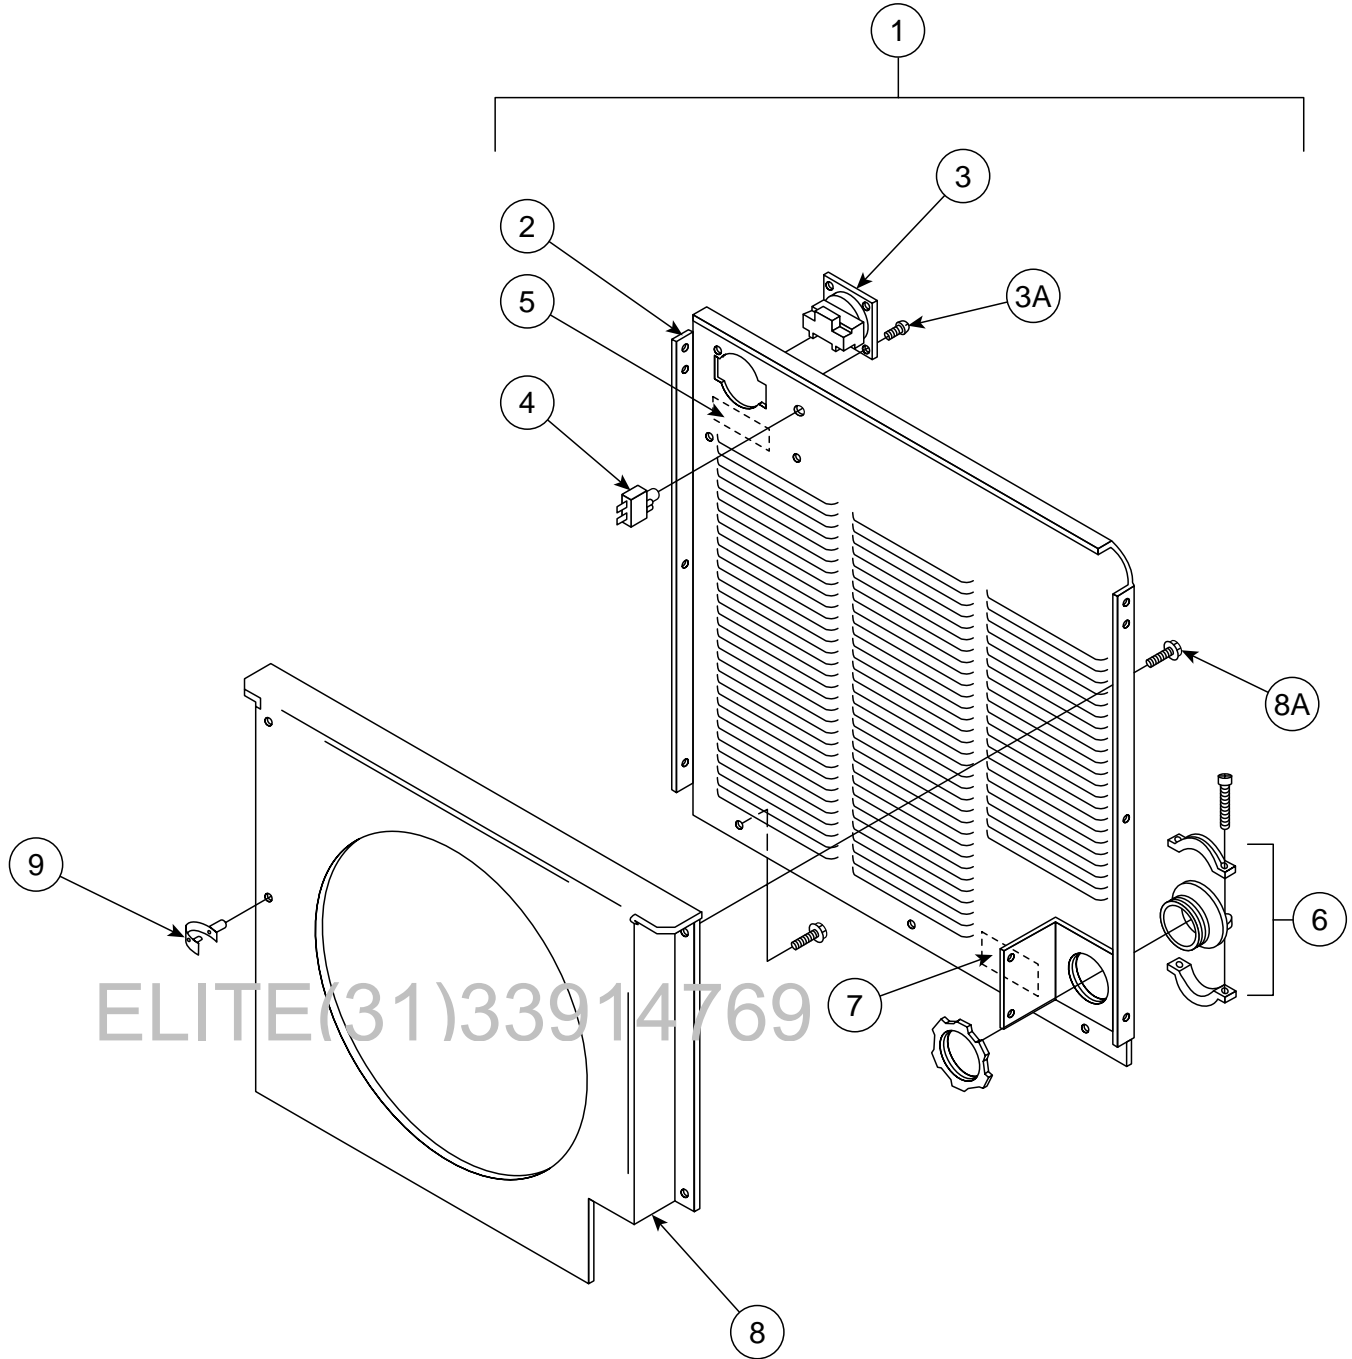

Part Numbers
 Part Numbers
 Part Numbers
 Part Numbers
 Part Numbers

Capacitor Bank/SCR Bridge Rectifier Assembly

ELITE(31)33914769

ELITE(31)33914769

Case Back Assembly

ELITE(31)33914769

Index of Sub Assemblies
Part Numbers
Index of Sub Assemblies
Part Numbers
Index of Sub Assemblies
Part Numbers
Index of Sub Assemblies
Part Numbers